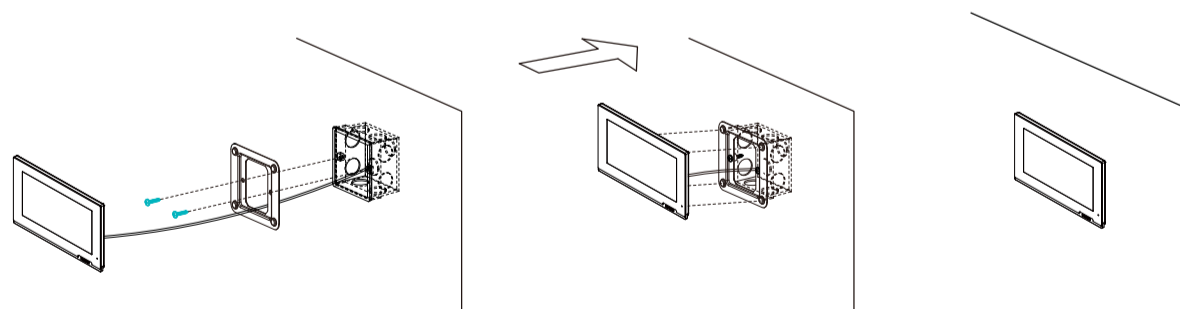

Device interfaces

Alarm input	8
Net Port	RJ45
Power In Port	1

General

Installation	Wall mounting
Color	Black+Silvery/Black/White
Dimensions	200×140×15.9mm
Working Temperature	-10°C ~ +50°C
Storage Temperature	-40°C ~ +70°C
Protection Grade	IP30
Standby Power Consumption	≤1.7W
Max Power Consumption	≤5.5W(Without Power Output)
Power	12-24V DC
Weight	With package: 390g Without package: 340g

Ordering Information

Model	Description
EH-IS-V31-EN1	Black+Silvery, 7-inch Touch Screen
EH-IS-V31-EN3	Black, 7-inch Touch Screen
EH-IS-V31-EN6	White, 7-inch Touch Screen

Installation

- Fix the wall mounting plate on the junction box with screws.
- Fit the device onto the wall mounting plate after wiring is completed.
- Device installation completed.